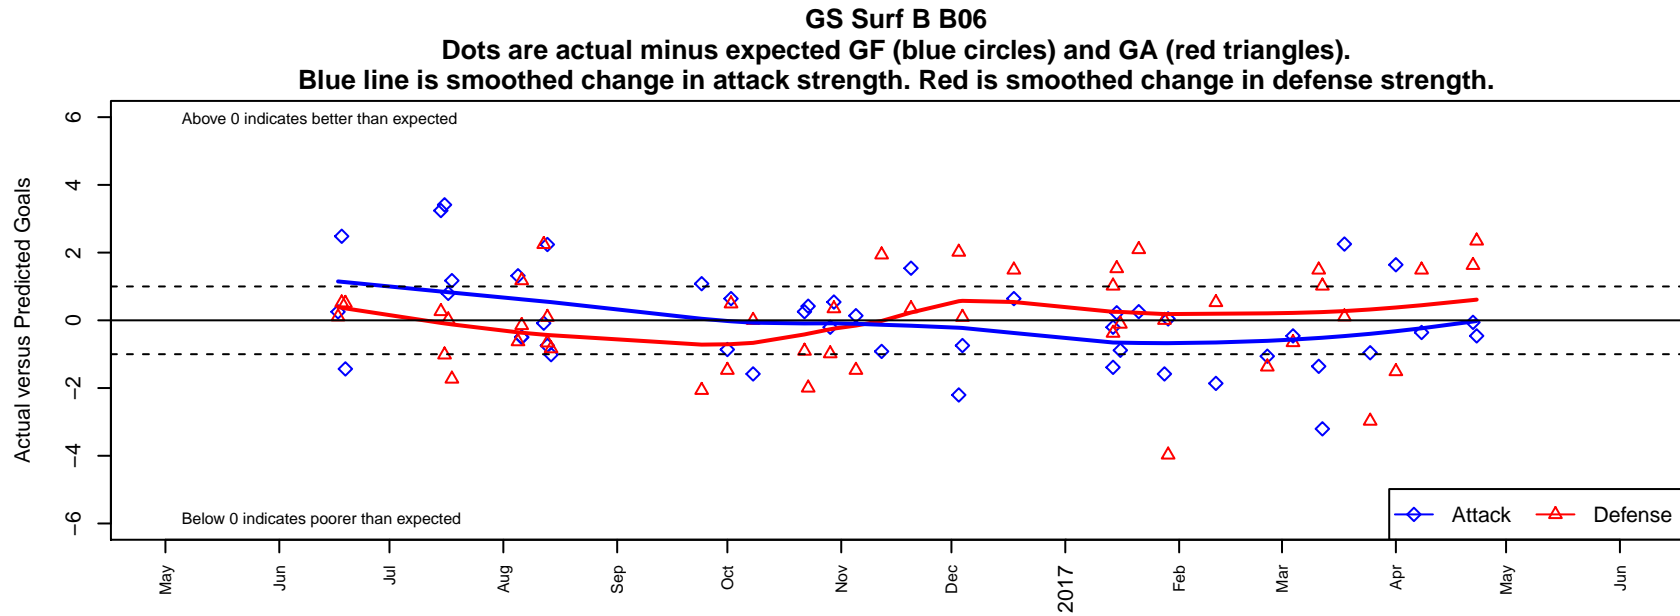

GS Surf B B06

GS Surf
 Bothel, WA
 B06 total strength=737
 attack=1.03 defense=0.63
 fall league = RCL B06 Div 2 9Aside
 spr league = Win RCL B06 Div 2

alt names used:
 GS SURF B06B (WA)
 GS Surf B06 B
 GS SURF B06B (WA)
 GS SURF B06B
 GS SURF B06B (WA)
 Greater Seattle Surf B06 B
 GS Surf B06 B
 GS Surf B06 B

**attack and defense variance (black dot)
relative to other teams
and top 10 in region**

**attack and defense rating
relative to others at age
and all opponents in last 13 months**

Performance relative to 13 month average