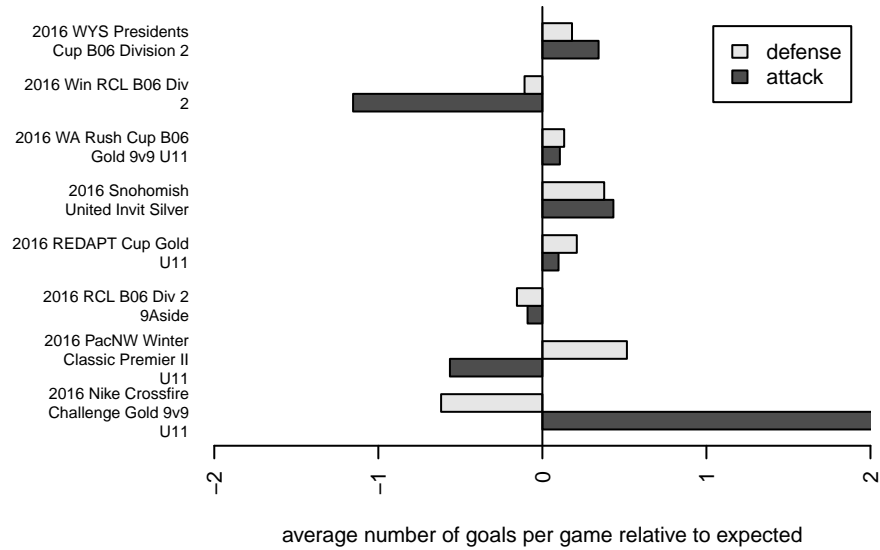

GS Surf B B06

GS Surf
 Bothel, WA
 B06 total strength=737
 attack=1.03 defense=0.63
 fall league = RCL B06 Div 2 9Aside
 spr league = Win RCL B06 Div 2

alt names used:
 GS SURF B06B (WA)
 GS Surf B06 B
 GS SURF B06B (WA)
 GS SURF B06B
 GS SURF B06B (WA)
 Greater Seattle Surf B06 B
 GS Surf B06 B
 GS Surf B06 B

Venues played:
 2016 Snohomish United Invt Silver
 2016 Nike Crossfire Challenge Gold 9v9 U11
 2016 WA Rush Cup B06 Gold 9v9 U11
 2016 REDAPT Cup Gold U11
 2016 RCL B06 Div 2 9Aside
 2016 PacNW Winter Classic Premier II U11
 2016 Win RCL B06 Div 2
 2016 WYS Presidents Cup B06 Division 2

**attack and defense variance (black dot)
relative to other teams
and top 10 in region**

**attack and defense rating
relative to others at age
and all opponents in last 13 months**

Performance relative to 13 month average