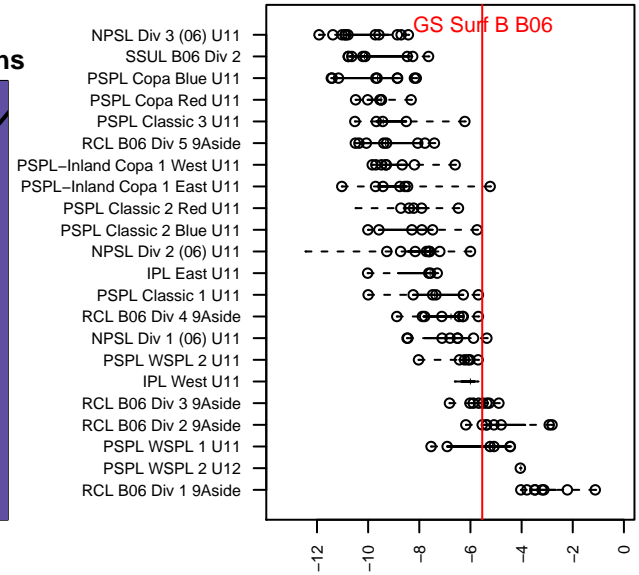

GS Surf B B06

GS Surf
 Bothel, WA
 B06 total strength=737
 attack=1.03 defense=0.63
 fall league = RCL B06 Div 2 9Aside
 spr league = Win RCL B06 Div 2

alt names used:
 GS SURF B06B (WA)
 GS Surf B06 B
 GS SURF B06B (WA)
 GS SURF B06B
 GS SURF B06B (WA)
 Greater Seattle Surf B06 B
 GS Surf B06 B
 GS Surf B06 B

Venues played:
 2016 Snohomish United Invt Silver
 2016 Nike Crossfire Challenge Gold 9v9 U11
 2016 WA Rush Cup B06 Gold 9v9 U11
 2016 REDAPT Cup Gold U11
 2016 RCL B06 Div 2 9Aside
 2016 PacNW Winter Classic Premier II U11
 2016 Win RCL B06 Div 2
 2016 WYS Presidents Cup B06 Division 2

**attack and defense variance (black dot)
relative to other teams
and top 10 in region**

**attack and defense rating
relative to others at age
and all opponents in last 13 months**

Performance relative to 13 month average