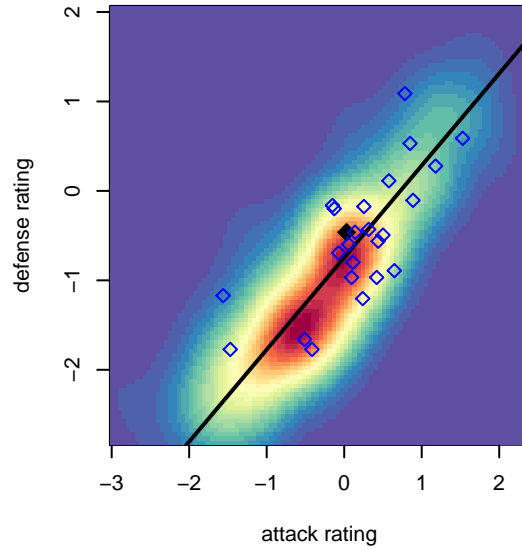

GS Surf B B06

GS Surf
 Bothel, WA
 B06 total strength=737
 attack=1.03 defense=0.63
 fall league = RCL B06 Div 2 9Aside
 spr league = Win RCL B06 Div 2

alt names used:
 GS SURF B06B (WA)
 GS Surf B06 B
 GS SURF B06B (WA)
 GS SURF B06B
 GS SURF B06B (WA)
 Greater Seattle Surf B06 B
 GS Surf B06 B
 GS Surf B06 B

**attack and defense variance (black dot)
relative to other teams
and top 10 in region**

**attack and defense rating
relative to others at age
and all opponents in last 13 months**

Performance relative to 13 month average